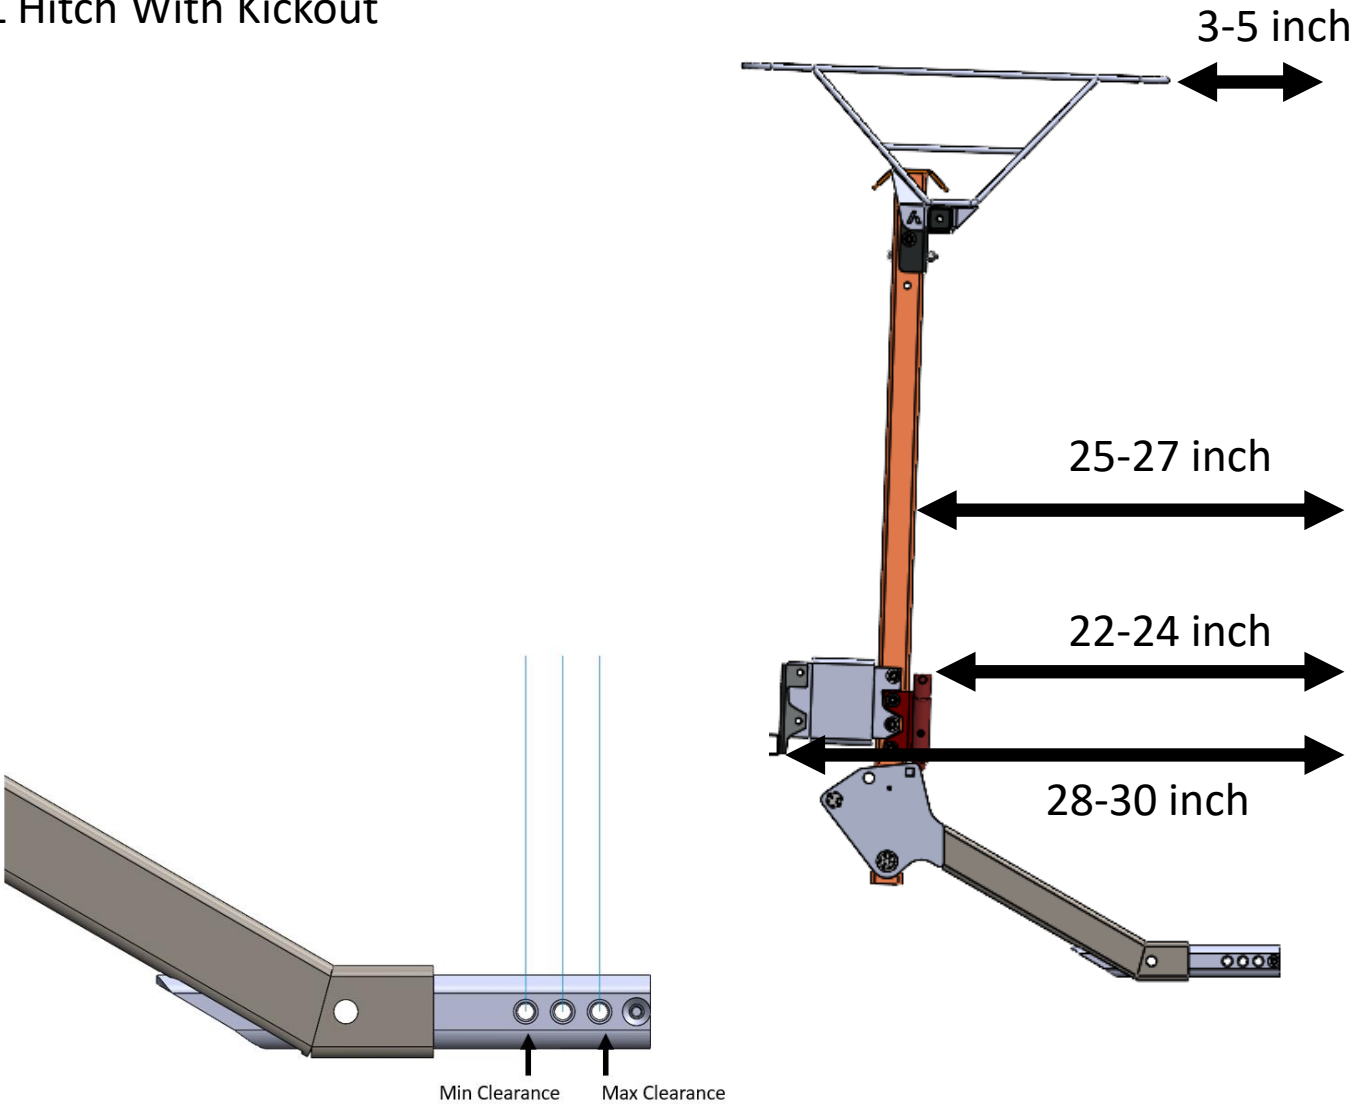

Min Clearance
Max Clearance

Short Hitch With Kickout

19-21 inch

25-27 inch

19-21 inch

33-35 inch

Min Clearance
Max Clearance

XL Hitch

XL Hitch With Kickout

Regular Hitch

Short Hitch

Short Hitch With Kickout

Arcylon

12-14 inch from center