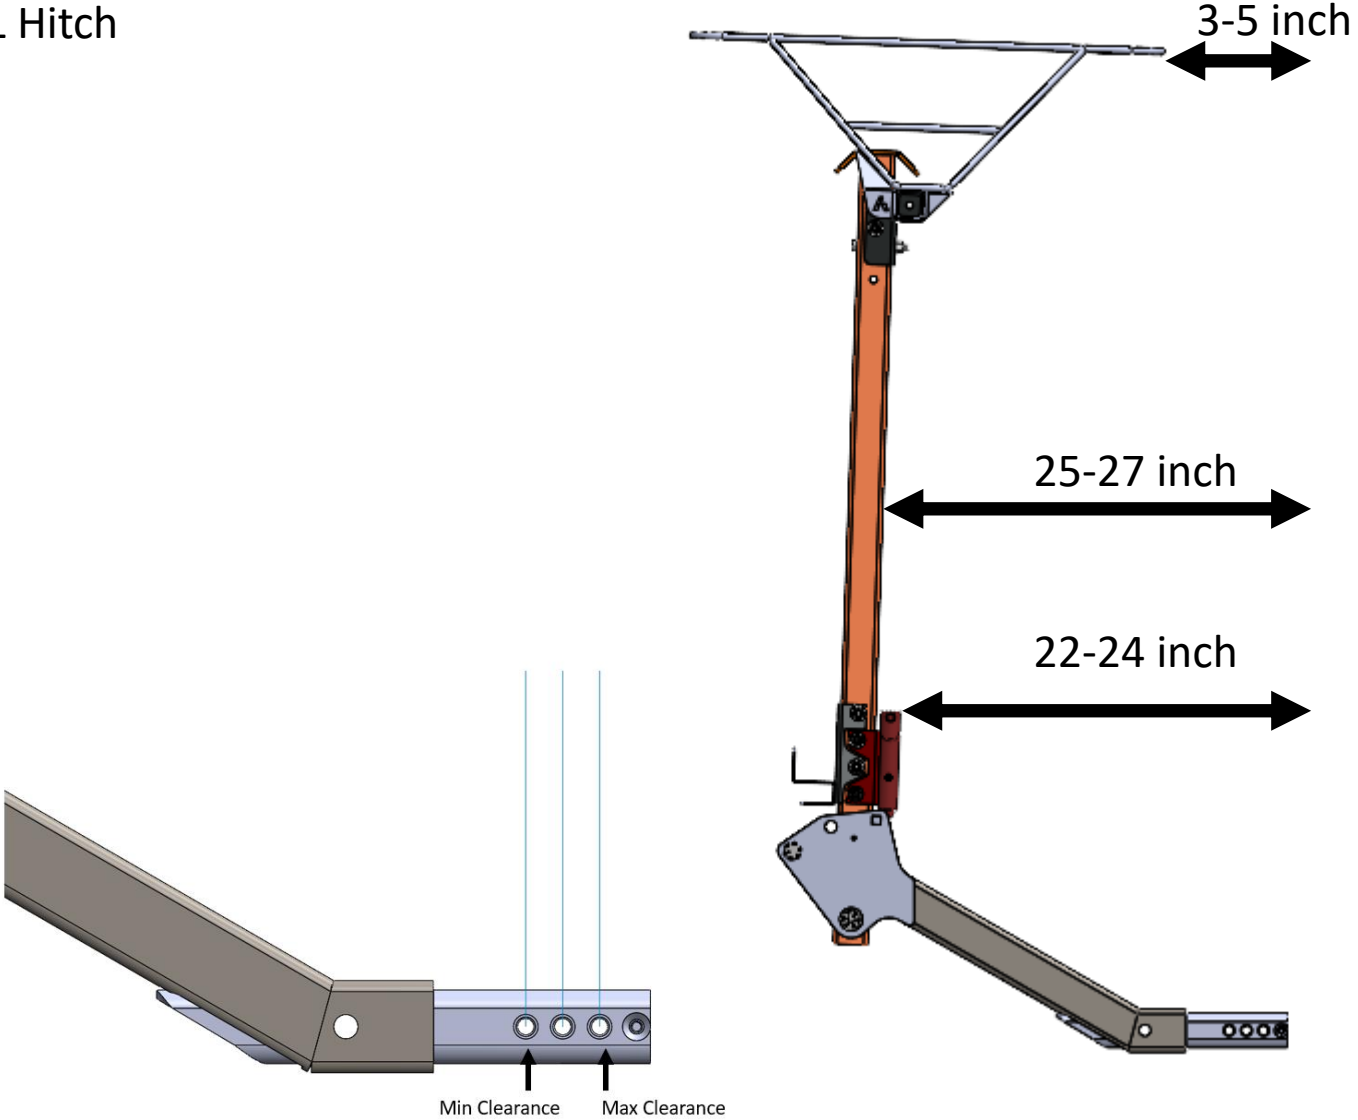

Min Clearance
Max Clearance

Short Hitch With Kickout

19-21 inch

25-27 inch

19-21 inch

33-35 inch

Min Clearance
Max Clearance

XL Hitch

XL Hitch With Kickout

Regular Hitch

Short Hitch

Short Hitch With Kickout

Arcylon

12-14 inch from center