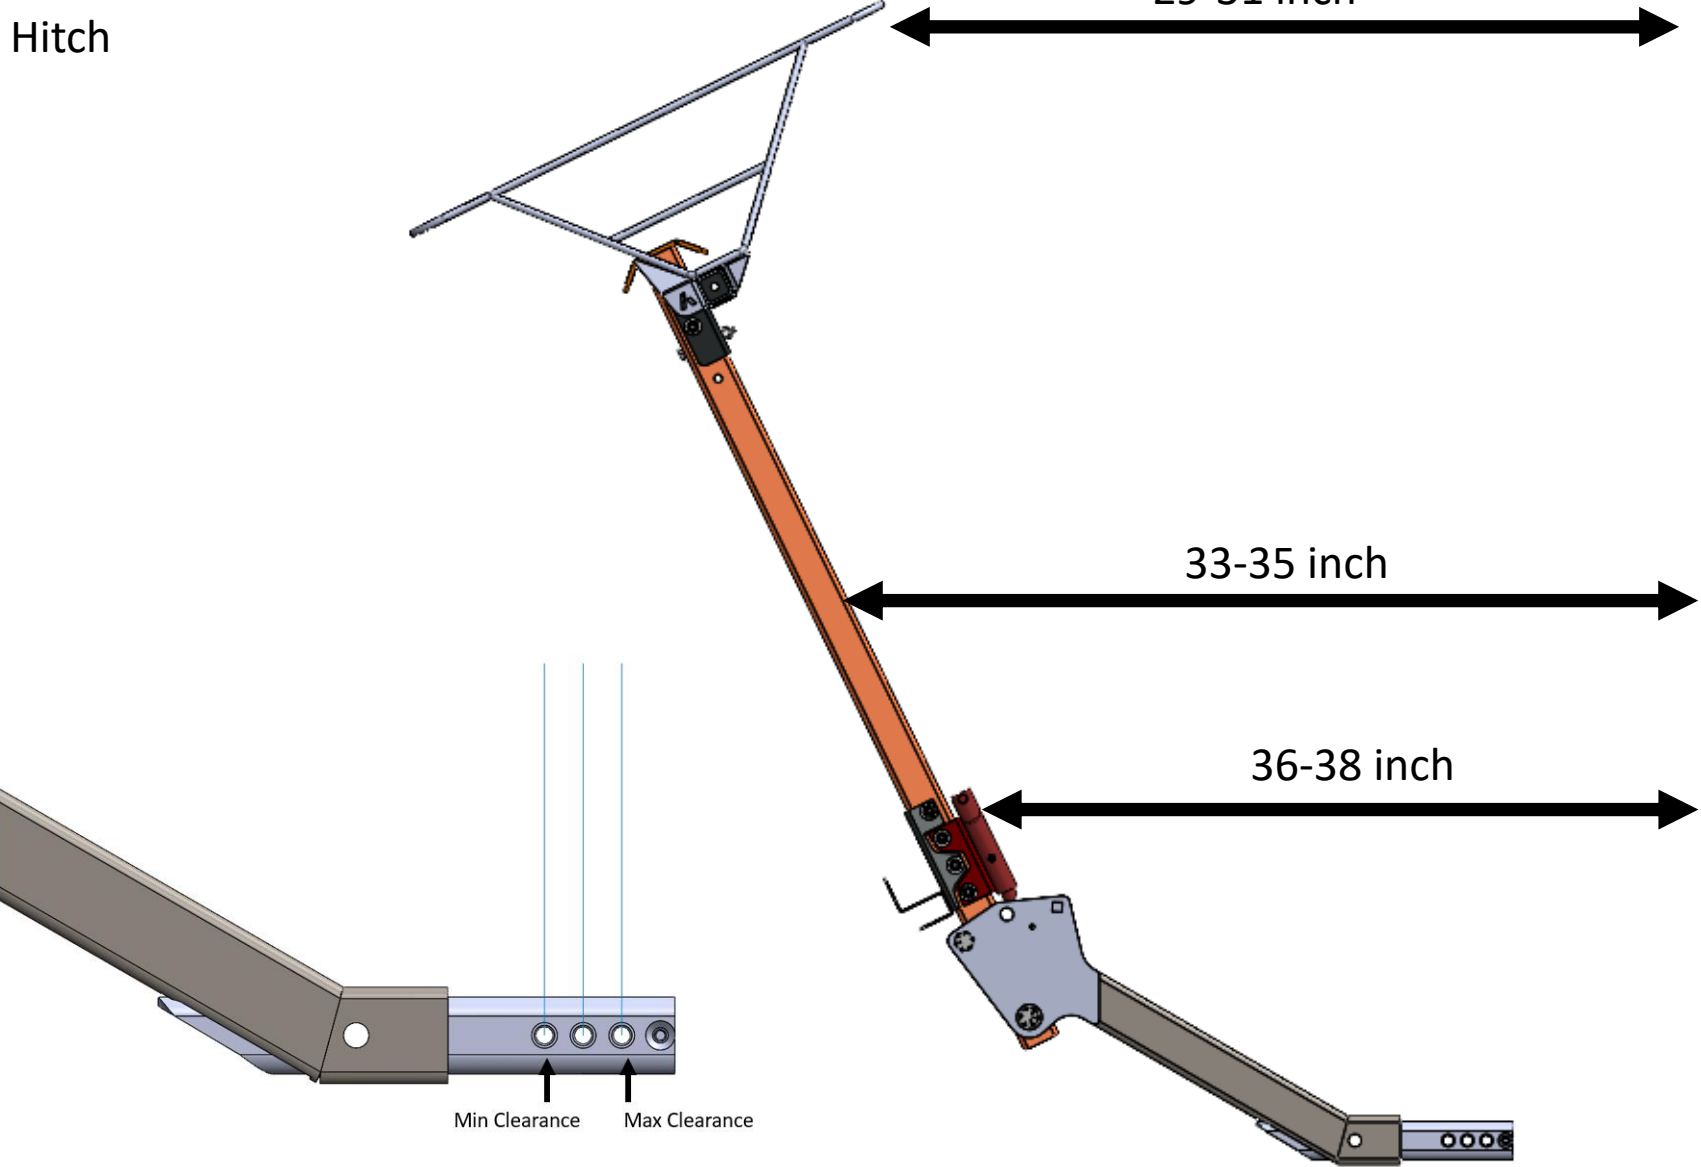

XL Hitch

29-31 inch

33-35 inch

36-38 inch

Min Clearance Max Clearance

XL Hitch With Kickout

29-31 inch

33-35 inch

36-38 inch

31-33 inch

Min Clearance
Max Clearance

Regular Hitch

Short Hitch

19-21 inch

25-27 inch

19-21 inch

Min Clearance
Max Clearance

Short Hitch With Kickout

19-21 inch

25-27 inch

19-21 inch

33-35 inch

Min Clearance
Max Clearance

XL Hitch

XL Hitch With Kickout

Regular Hitch

Short Hitch

Short Hitch With Kickout

Arcylon

12-14 inch from center