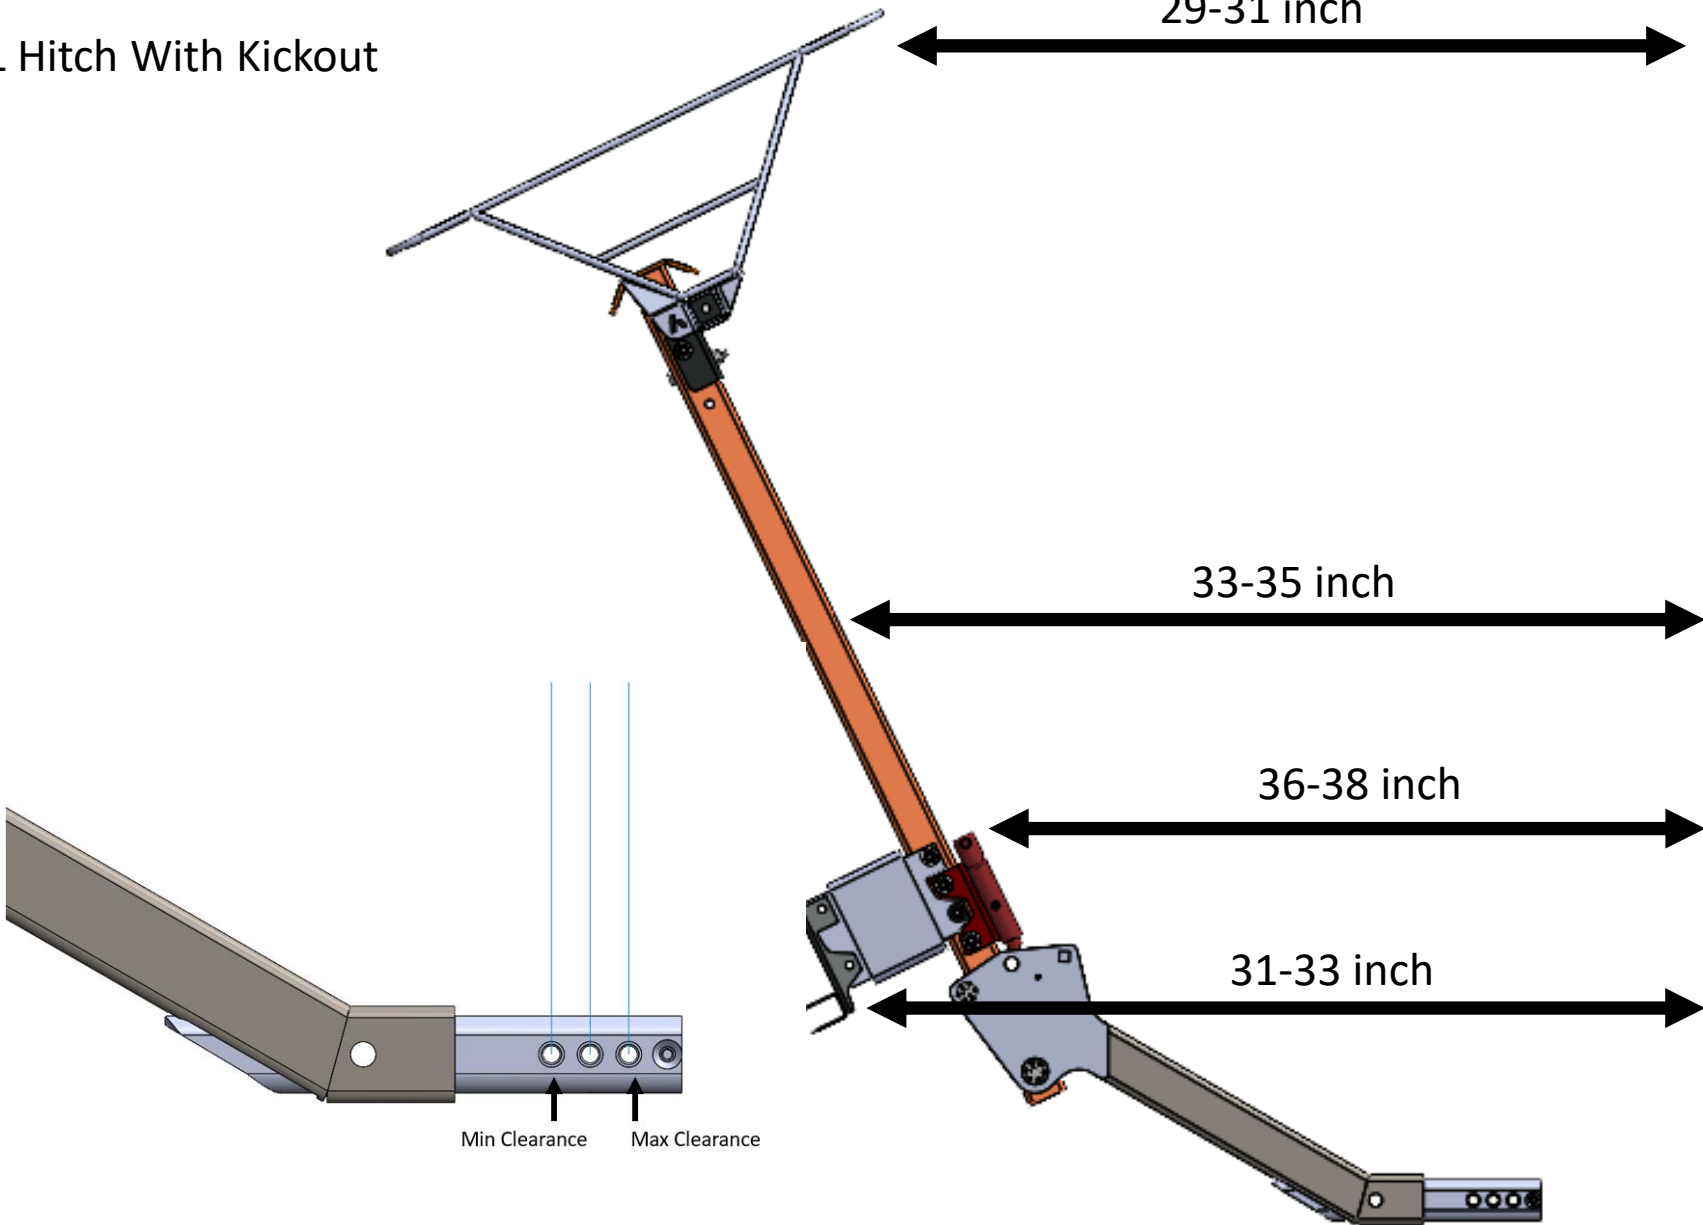

XL Hitch

29-31 inch

33-35 inch

36-38 inch

Min Clearance Max Clearance

XL Hitch With Kickout

29-31 inch

33-35 inch

36-38 inch

31-33 inch

Min Clearance
Max Clearance

Regular Hitch

Short Hitch

19-21 inch

25-27 inch

19-21 inch

Min Clearance
Max Clearance

Short Hitch With Kickout

19-21 inch

25-27 inch

19-21 inch

33-35 inch

Min Clearance
Max Clearance

XL Hitch

XL Hitch With Kickout

Regular Hitch

Short Hitch

Short Hitch With Kickout

Arcylon

12-14 inch from center