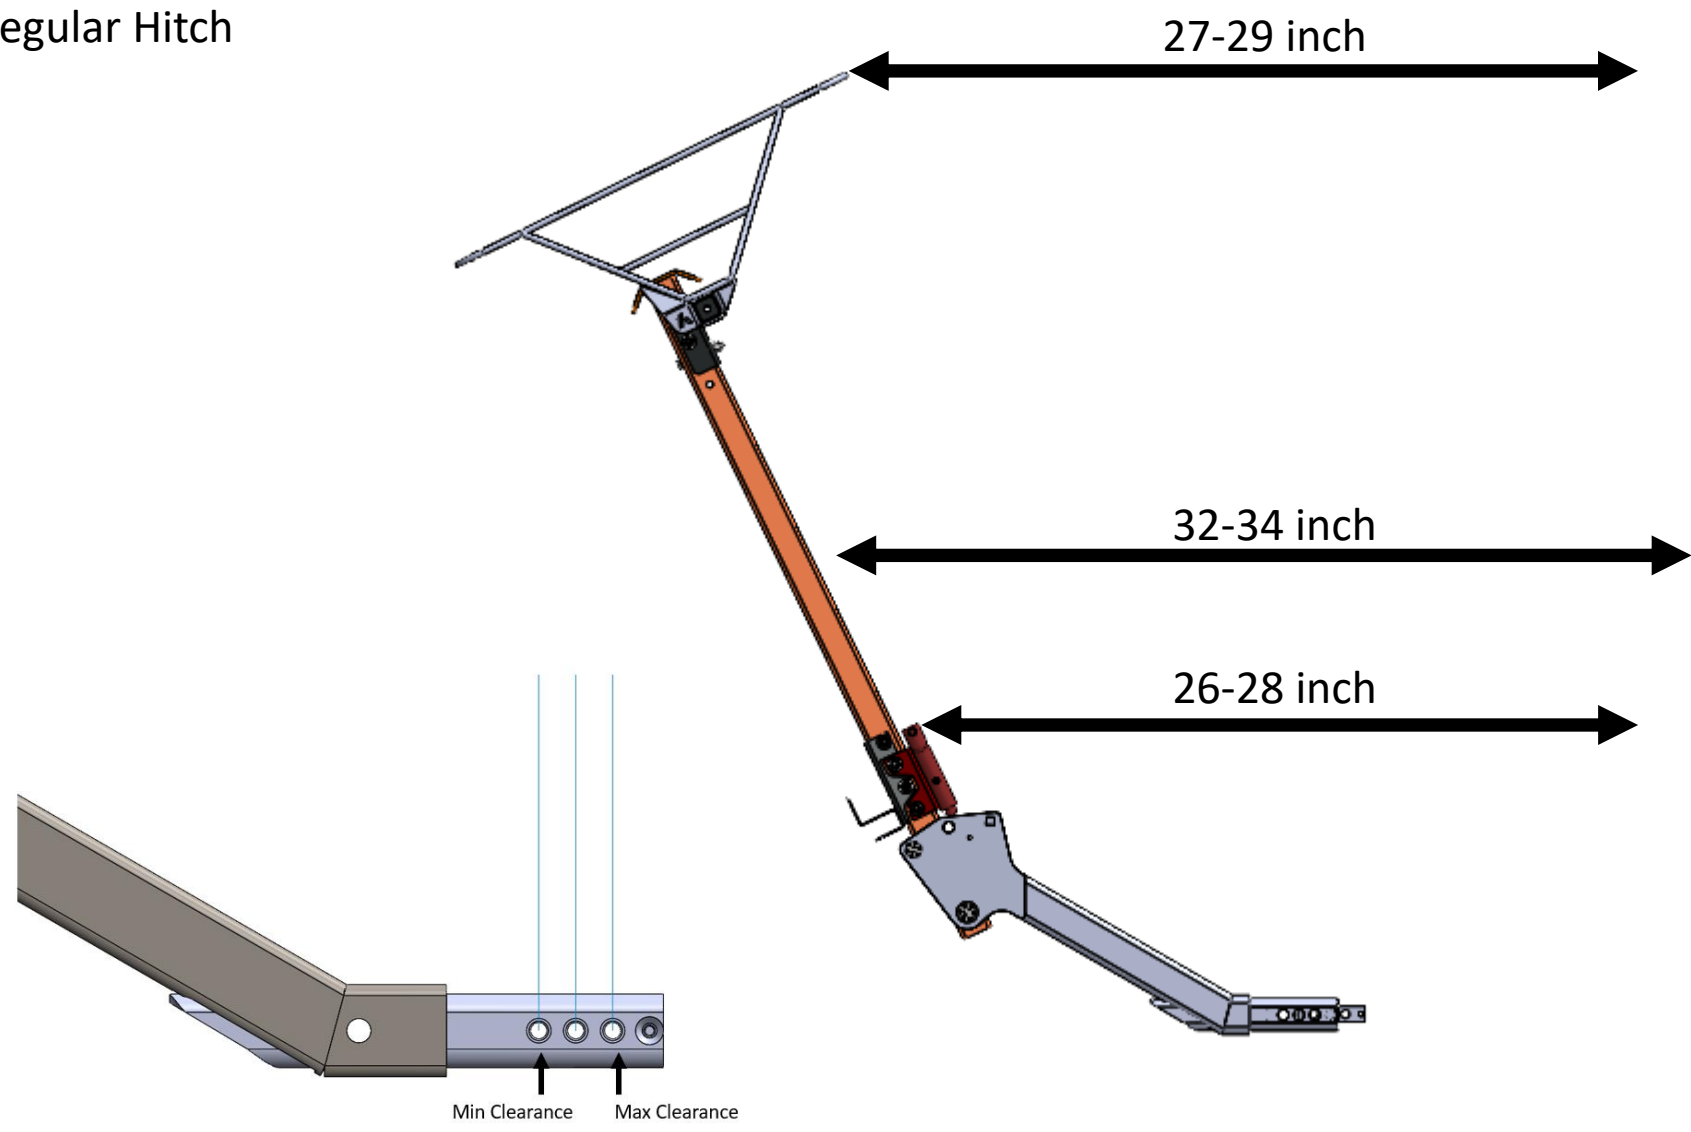

XL Hitch

29-31 inch

33-35 inch

36-38 inch

Min Clearance Max Clearance

XL Hitch With Kickout

29-31 inch

33-35 inch

36-38 inch

31-33 inch

Min Clearance
Max Clearance

Regular Hitch

Short Hitch

19-21 inch

25-27 inch

19-21 inch

Min Clearance
Max Clearance

Short Hitch With Kickout

19-21 inch

25-27 inch

19-21 inch

33-35 inch

Min Clearance
Max Clearance

XL Hitch

XL Hitch With Kickout

Regular Hitch

Short Hitch

Short Hitch With Kickout

Arcylon

12-14 inch from center