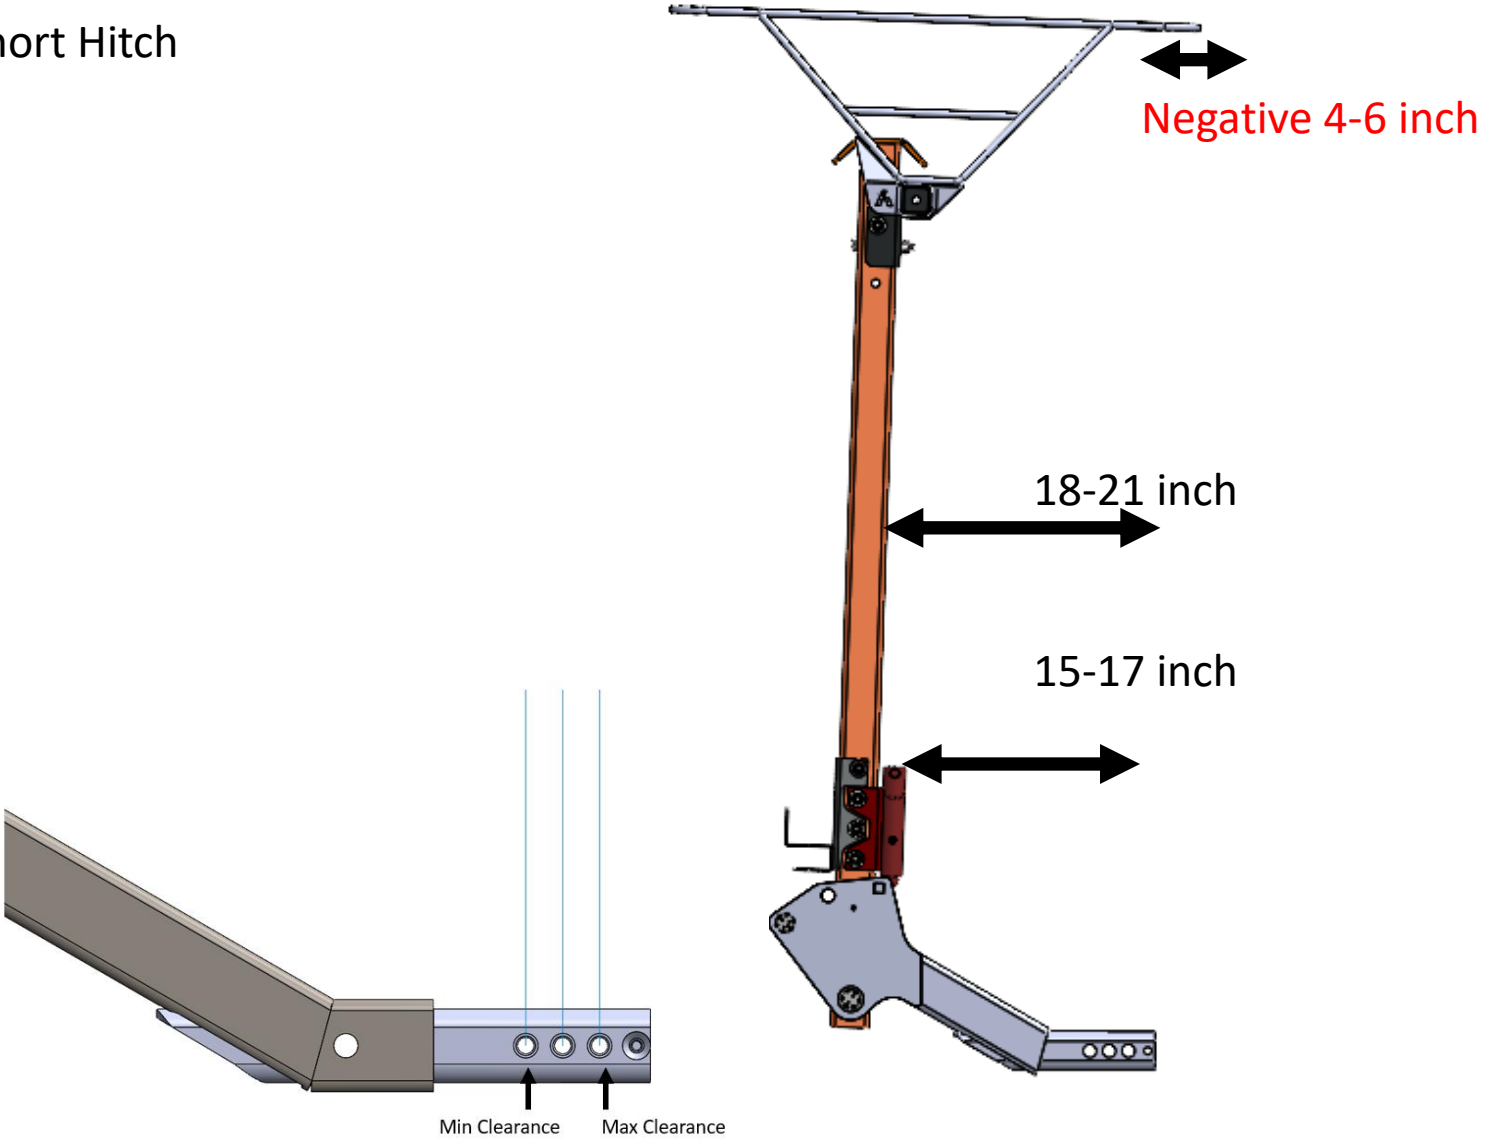

Min Clearance
Max Clearance

Short Hitch With Kickout

19-21 inch

25-27 inch

19-21 inch

33-35 inch

Min Clearance
Max Clearance

XL Hitch

XL Hitch With Kickout

Regular Hitch

Short Hitch

Short Hitch With Kickout

Arcylon

12-14 inch from center