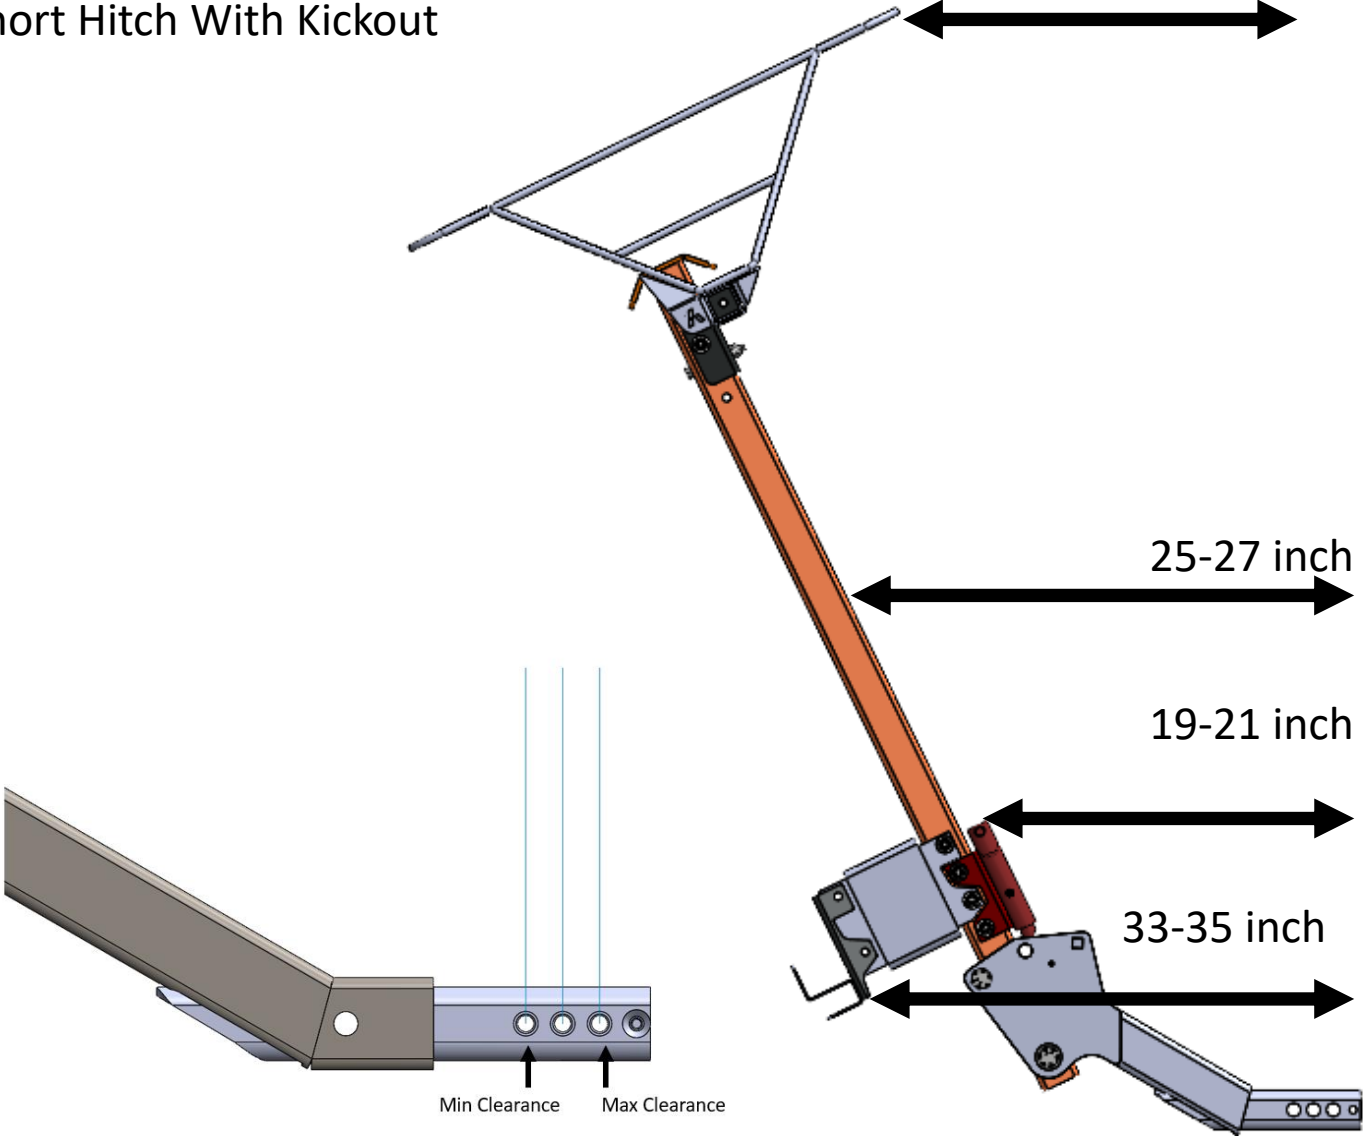

Min Clearance
Max Clearance

Short Hitch With Kickout

19-21 inch

25-27 inch

19-21 inch

33-35 inch

Min Clearance
Max Clearance

XL Hitch

XL Hitch With Kickout

Regular Hitch

Short Hitch

Short Hitch With Kickout

Arcylon

12-14 inch from center