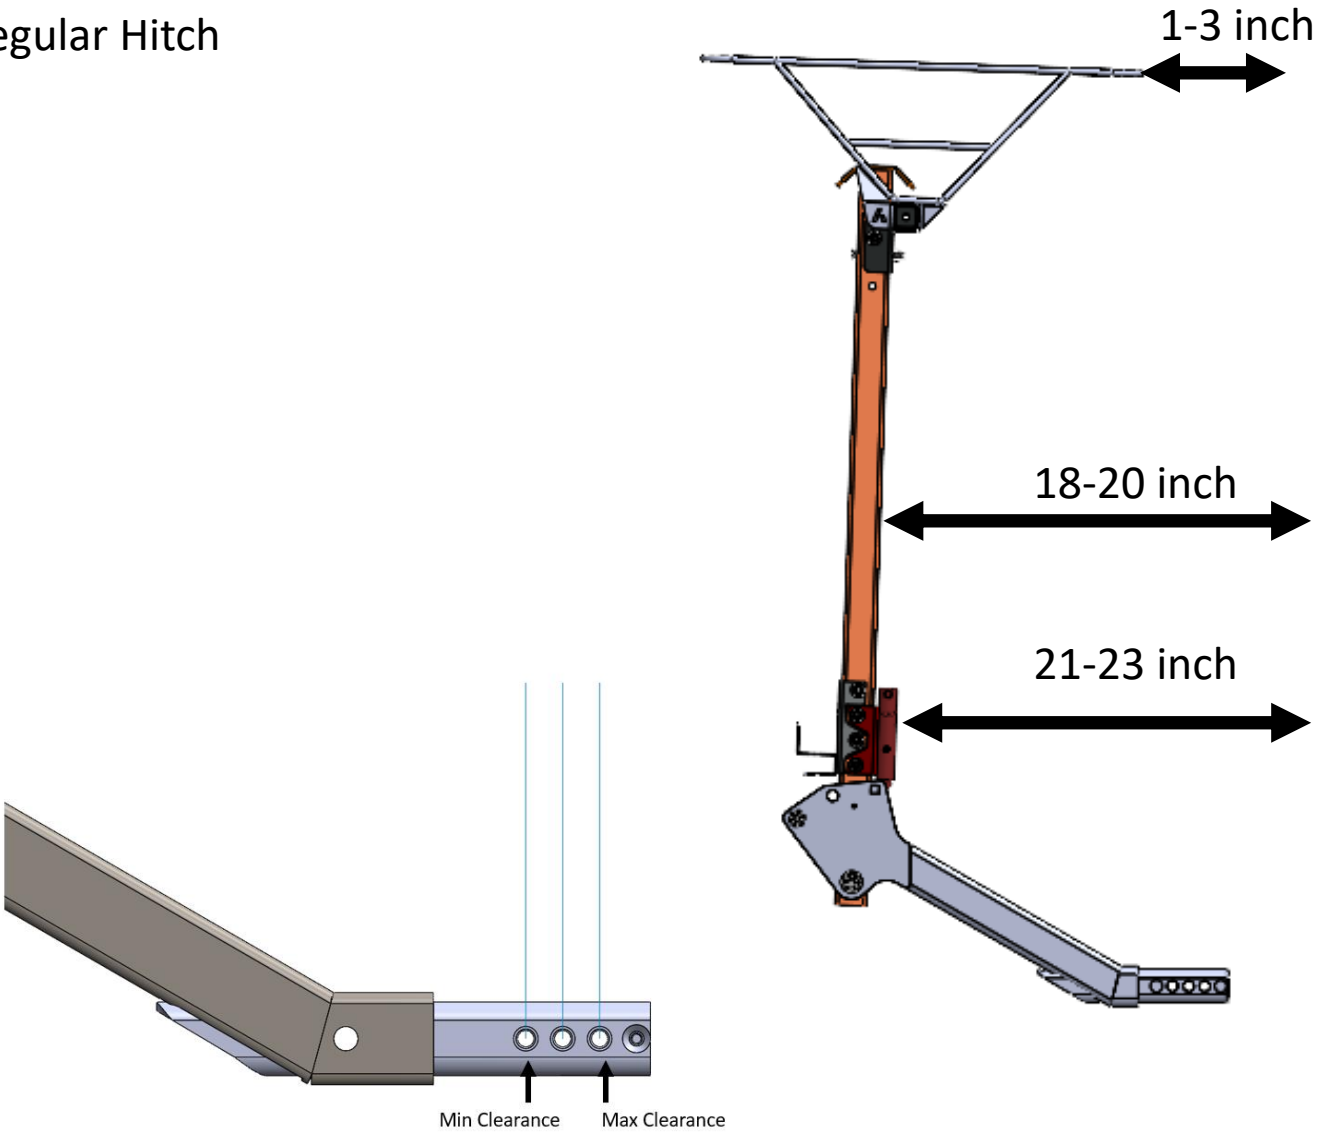

Min Clearance
Max Clearance

Short Hitch With Kickout

19-21 inch

25-27 inch

19-21 inch

33-35 inch

Min Clearance
Max Clearance

XL Hitch

XL Hitch With Kickout

Regular Hitch

Short Hitch

Short Hitch With Kickout

Arcylon

12-14 inch from center