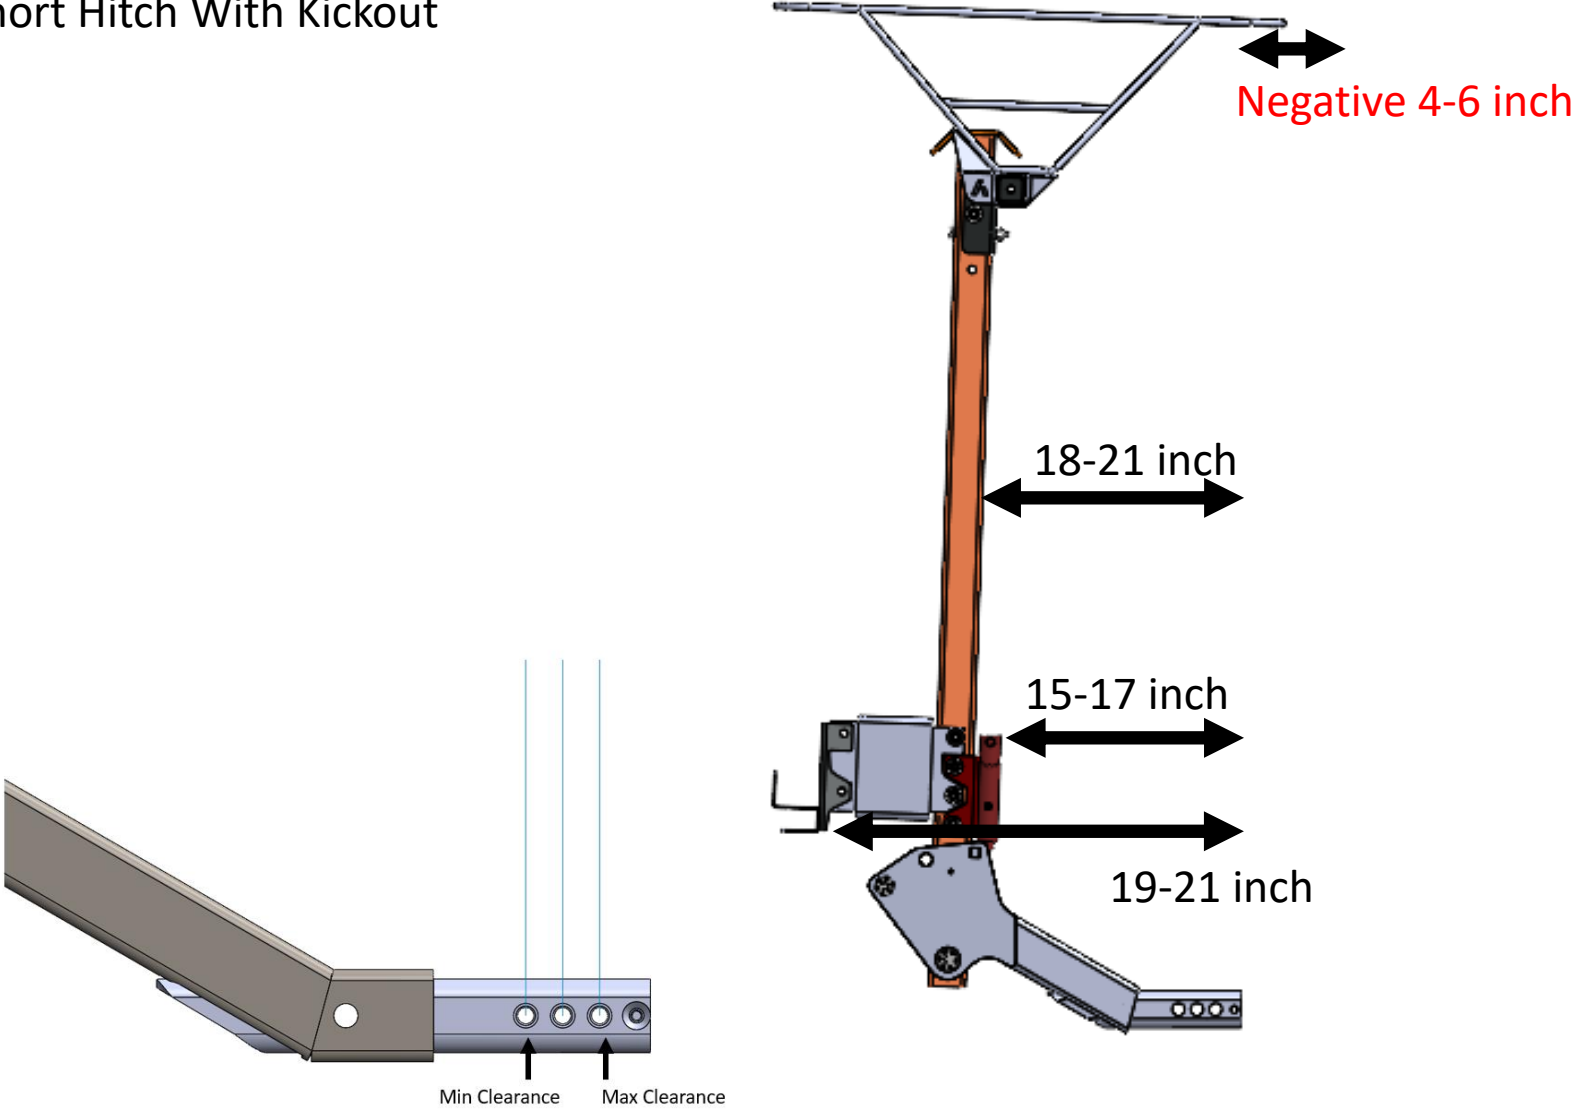

Min Clearance
Max Clearance

Short Hitch With Kickout

19-21 inch

25-27 inch

19-21 inch

33-35 inch

Min Clearance
Max Clearance

XL Hitch

XL Hitch With Kickout

Regular Hitch

Short Hitch

Short Hitch With Kickout

Arcylon

12-14 inch from center