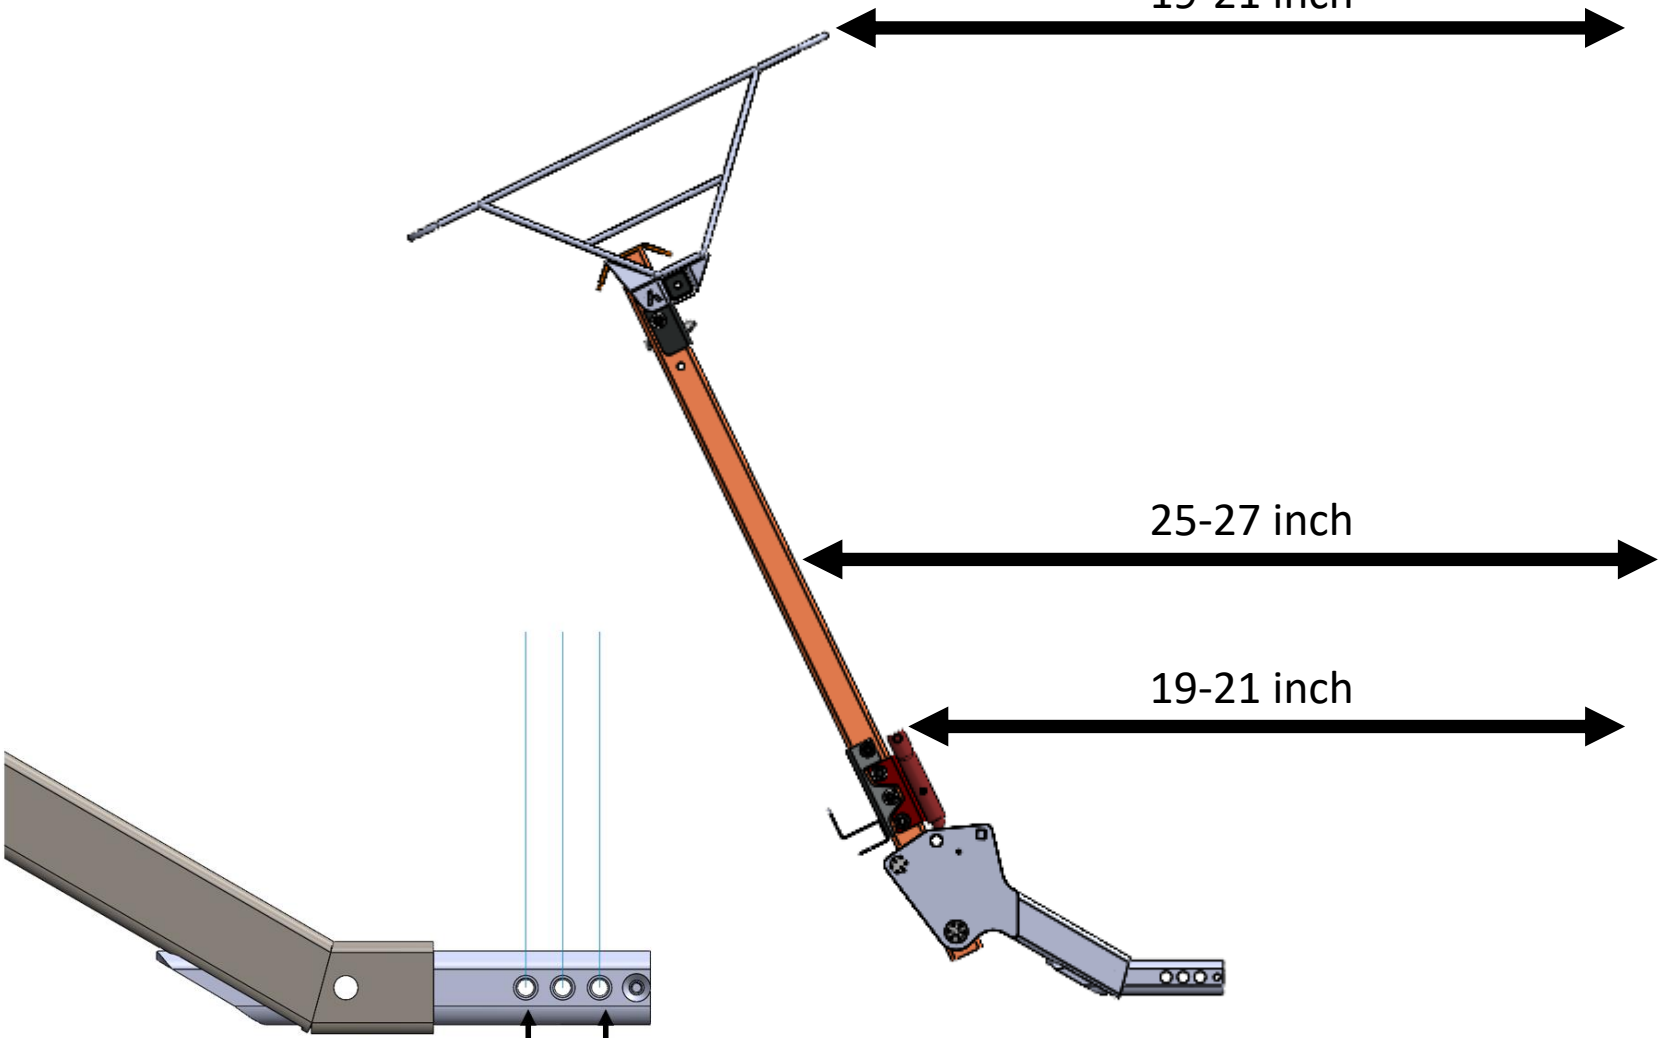

36-38 inch

31-33 inch

Min Clearance
Max Clearance

Regular Hitch

Short Hitch

19-21 inch

25-27 inch

19-21 inch

Min Clearance
Max Clearance

Short Hitch With Kickout

19-21 inch

25-27 inch

19-21 inch

33-35 inch

Min Clearance
Max Clearance

XL Hitch

XL Hitch With Kickout

Regular Hitch

Short Hitch

Short Hitch With Kickout

Arcylon

12-14 inch from center